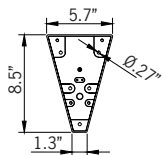

70w COB 7522 Lumens
IP65 • Suitable For Wet Locations
IK08 • Impact Resistant (Vandal Resistant)
Weight 35 lbs

Mounting Detail