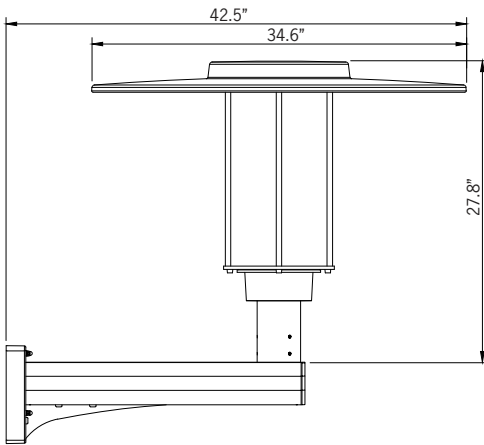

Construction

Aluminum

Less than 0.1% copper content – Marine Grade 6060 extruded & LM6 Aluminum High Pressure die casting provides excellent mechanical strength, clean detailed product lines and excellent heat dissipation.

Pre paint

8 step degrease and phosphate process that includes deoxidizing and etching as well as a zinc and nickel phosphate process before product painting.

Memory Retentive -Silicon Gasket

Provided with special injection molded "fit for purpose" long life high temperature memory retentive silicon gaskets. Maintains the gaskets exact profile and seal over years of use and compression.

Thermal management

LM6 Aluminum is used for its excellent mechanical strength and thermal dissipation properties in low and high ambient temperatures. The superior thermal heat sink design by Ligman used in conjunction with the driver, controls thermals below critical temperature range to ensure maximum luminous flux output, as well as providing long LED service life and ensuring less than 10% lumen depreciation at 50,000 hours.

Surge Suppression

Standard 10kv surge suppressor provided with all fixtures.

BUG Rating

B3 - U0 - G1 [T5]
B3 - U0 - G3 [T2, T3, T4]

Finishing

All Ligman products go through an extensive finishing process that includes fettling to improve paint adherence.

Paint

UV Stabilized 4.9Mil thick powder coat paint and baked at 200 Deg C. This process ensures that Ligman products can withstand harsh environments. Rated for use in natatoriums.

Inspired by Nature Finishes

The Inspired by nature Finishing is a unique system of decorative powder coating. Our metal decoration process can easily transform the appearance of metal or aluminum product into a wood grain finish.

This patented technology enables the simulation of wood grain, and even marble or granite finish through the use of decorative powder coating.

The wood grain finish is so realistic that it's almost undistinguishable from real wood, even from a close visual inspection. The system of coating permeates the entire thickness of the coat and as a result, the coating cannot be removed by normal rubbing, chipping, or scratching.

The Coating Process

After pre-treatment the prepared parts are powder coated with a specially formulated polyurethane powder. This powder provides protection against wear, abrasion, impact and corrosion and acts as the relief base color for the finalized metal decoration.

The component is then wrapped with a sheet of non-porous film with the selected decoration pattern printed on it using special high temperature inks.

Wood grain coating can create beautiful wood-looking products of any sort. There are over 300 combinations of designs currently in use. Wood grains can be made with different colors, designs, etc.