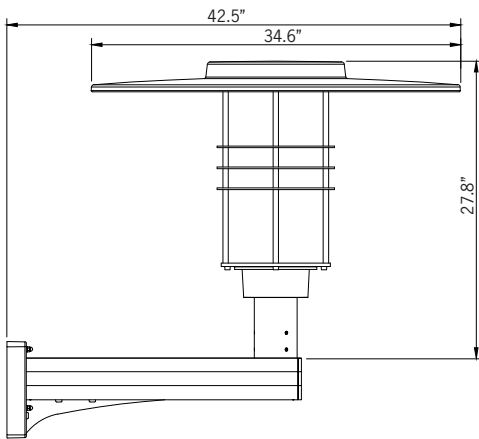

Weight 37 lbs

Mounting Detail

**High efficiency meets the classic for factor. Complete range of decorative lighting solutions, offering multiple beam distributions and superior efficacies.**

A decorative range of wall mount luminaires designed to complement the Forrey pendant, bollard and post top with options of having no lens or a high impact UV stabilized opal lens. This decorative lantern provides a symmetrical light distribution using high output COB LED. Designed for lighting entrances, retail outlets, malls and showrooms.